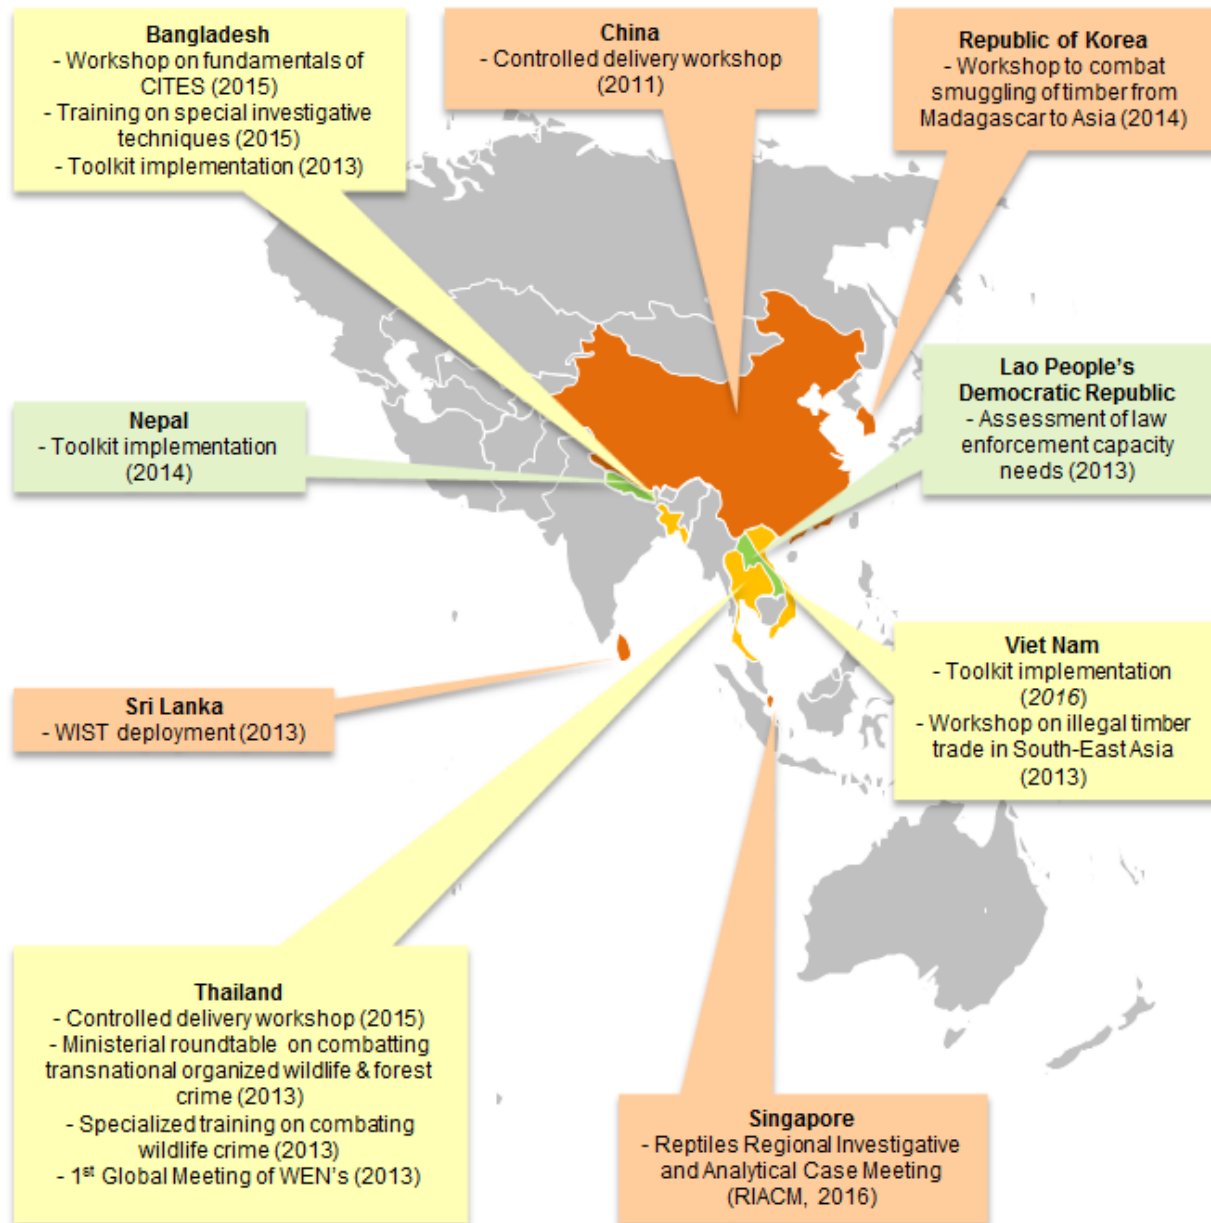

## ICCWC Coordinated Law Enforcement Support: Asia

Toolkit: Wildlife & Forest Crime Analytic Toolkit  
WEN: Wildlife Enforcement Network

WIST: Wildlife Incident Support Team  
\*: ongoing/planned activities

*Analysis of national responses*

*Capacity building and law enforcement support*

*Cross-cutting activities*