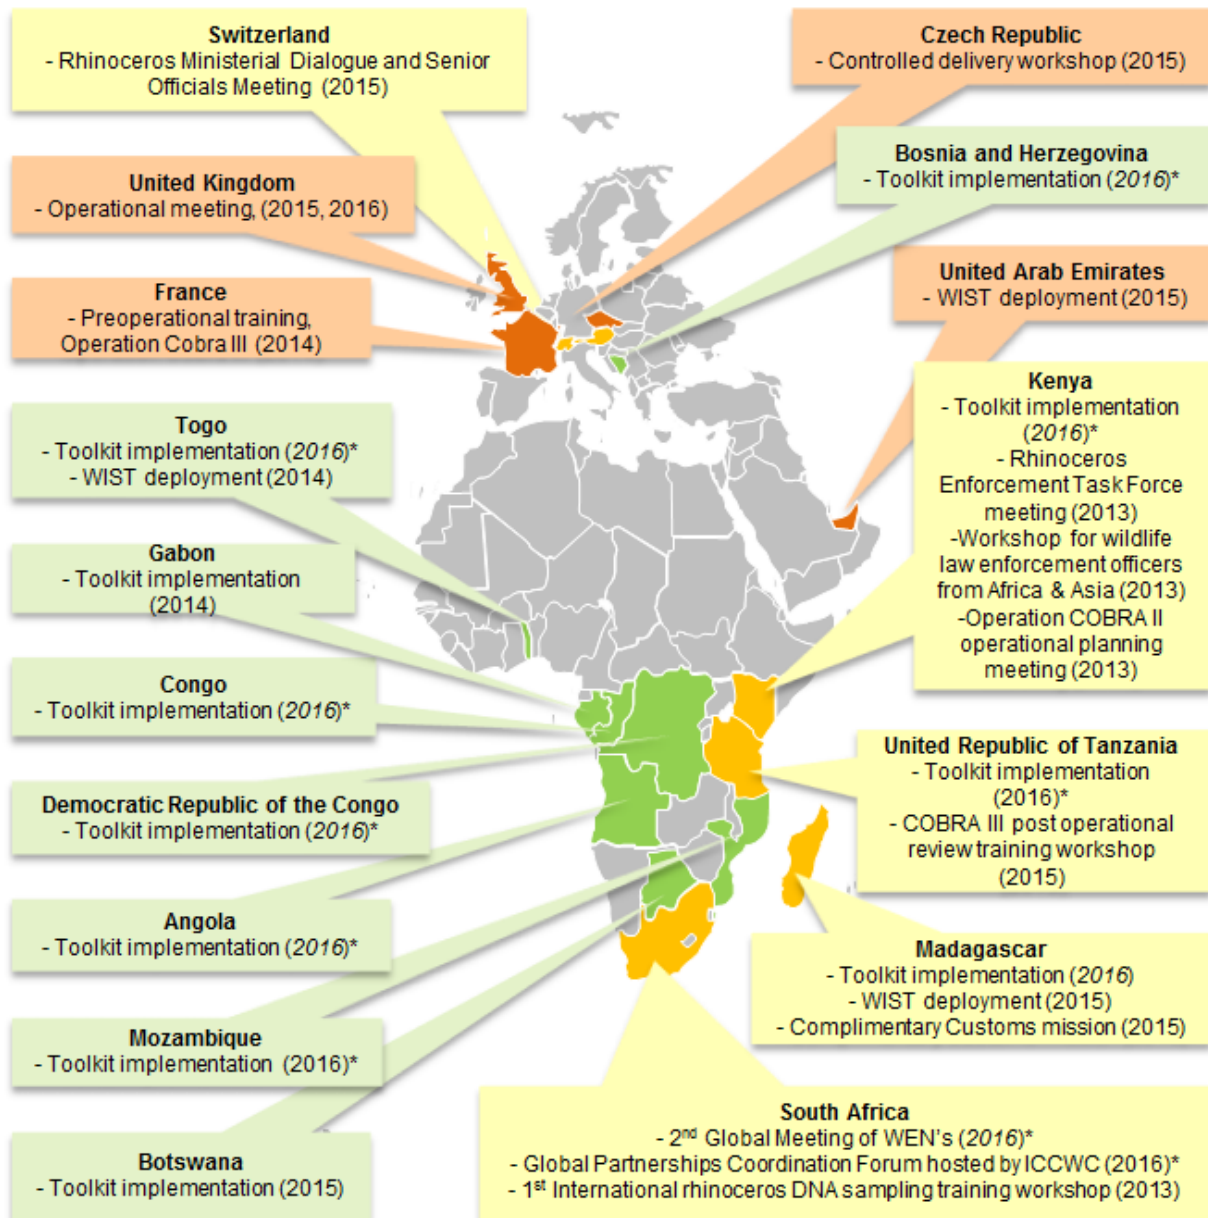

## ICCWC Coordinated Law Enforcement Support: Africa, Middle East and Europe

Toolkit: Wildlife & Forest Crime Analytic Toolkit  
WEN: Wildlife Enforcement Network

WIST: Wildlife Incident Support Team  
\*: ongoing/planned activities

*Analysis of national responses*

*Capacity building and law enforcement support*

*Cross-cutting activities*