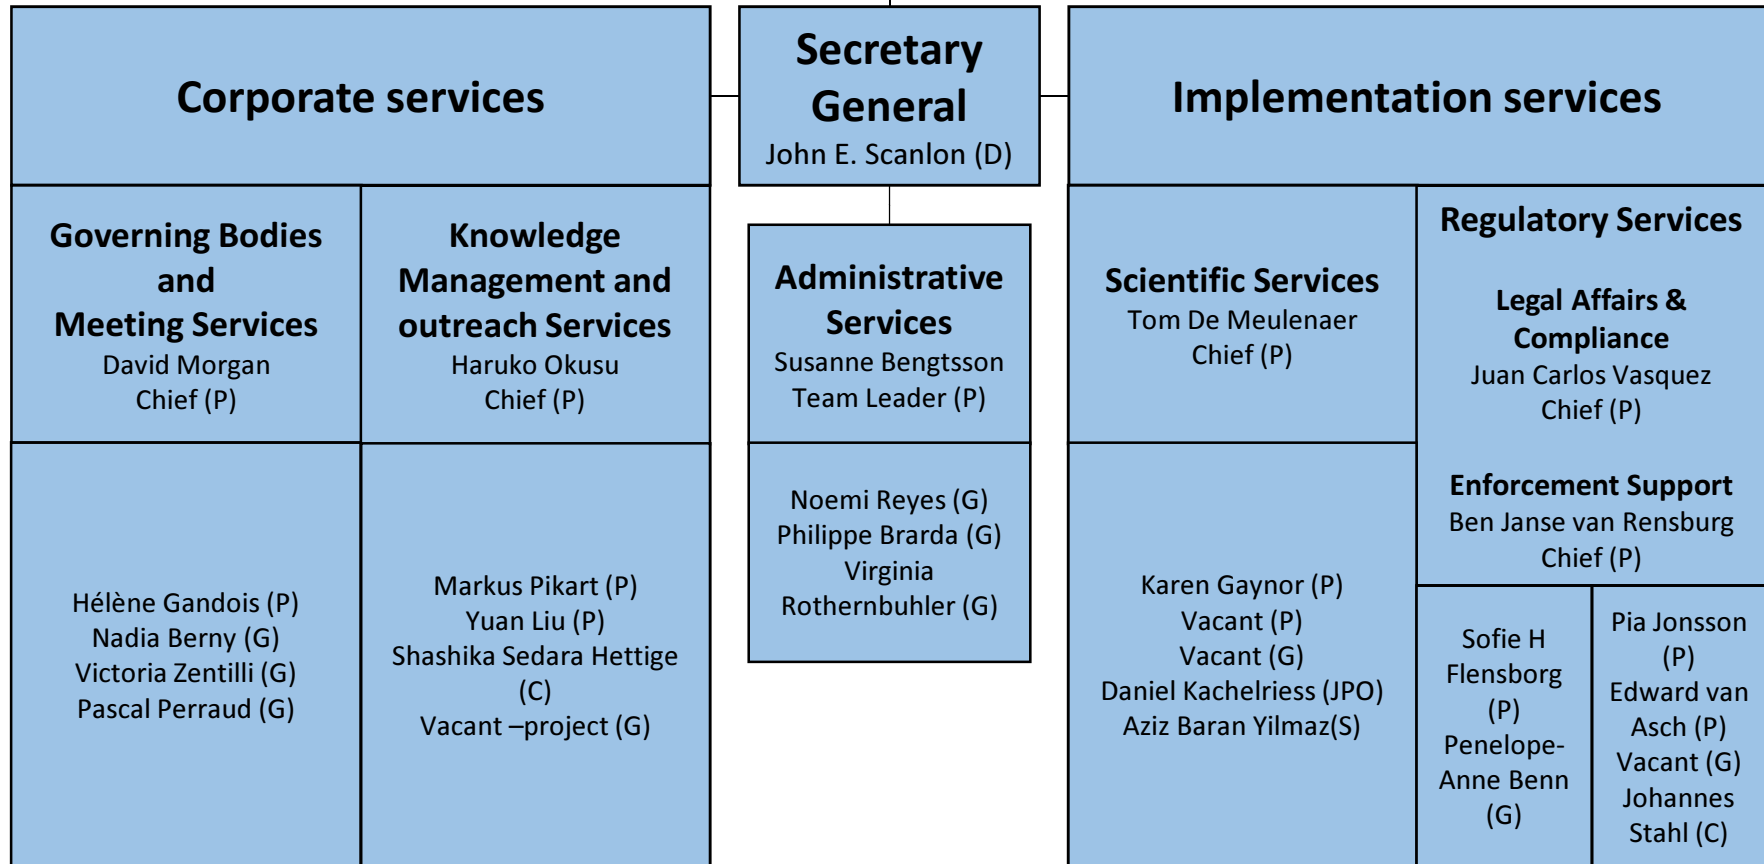

Parties

Conference of the Parties and its Standing Committee

Legend:

D: Director
P: Professional
G: General Service
C: Consultant
S: Secondment

EU Trees & African Elephant Project

Milena Sosa Schmidt (P)
Vacant (G)