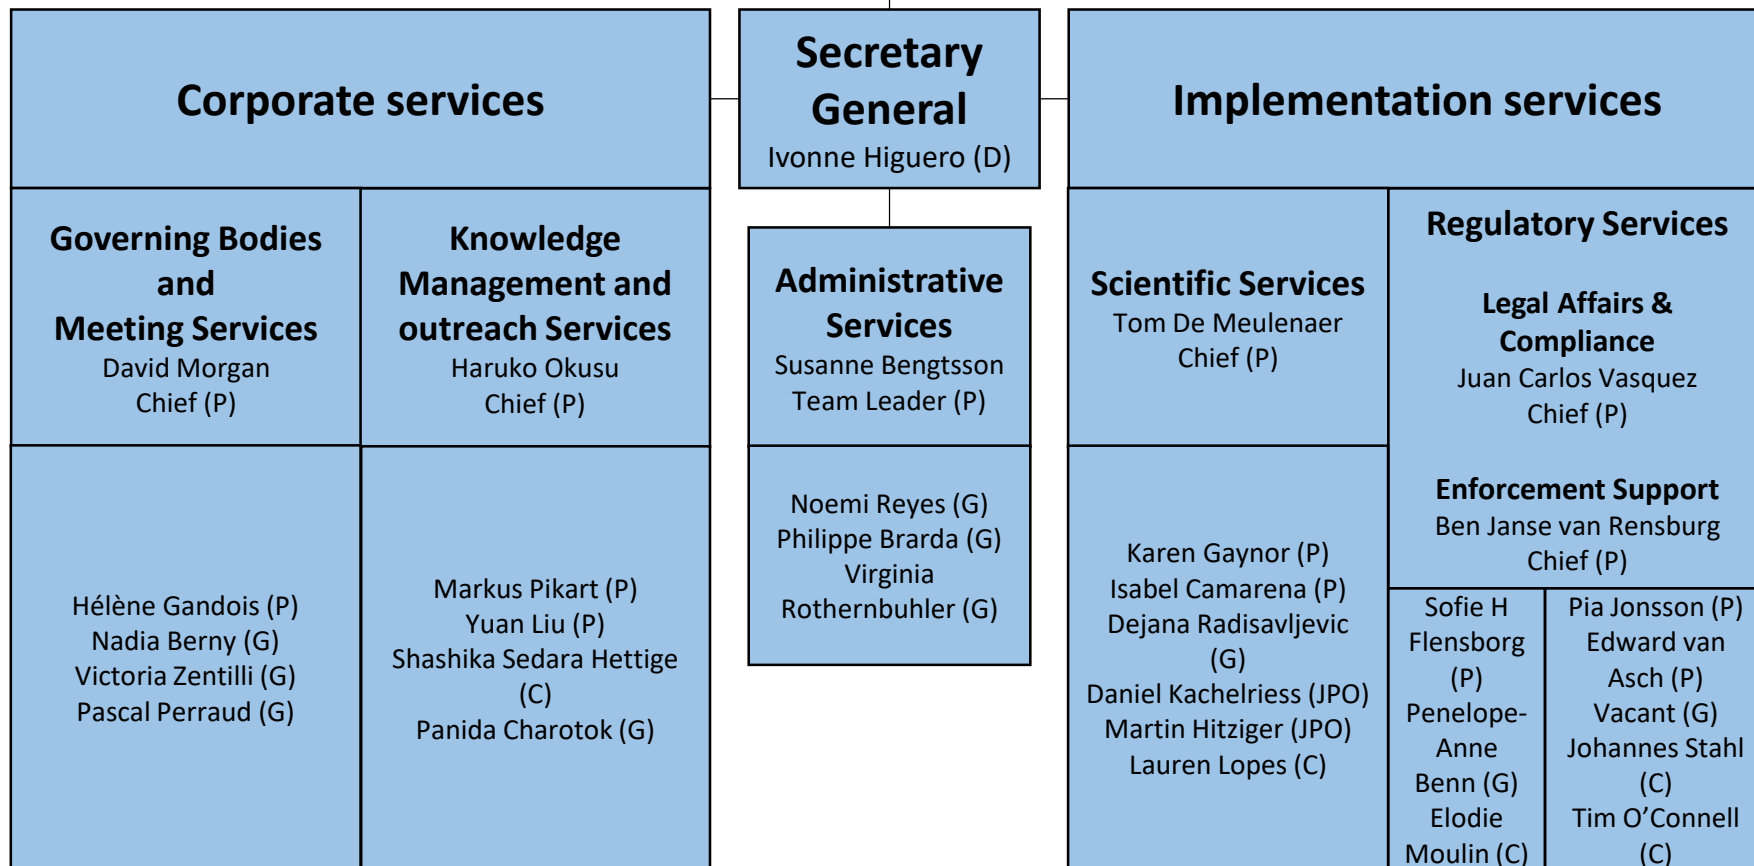

Parties

Conference of the Parties and its Standing Committee

Parties
Conference of the Parties and its Standing Committee

Parties

Conference of the Parties and its Standing Committee

Legend:

- D: Director
- P: Professional
- G: General Service
- C: Consultant
- S: Secondment