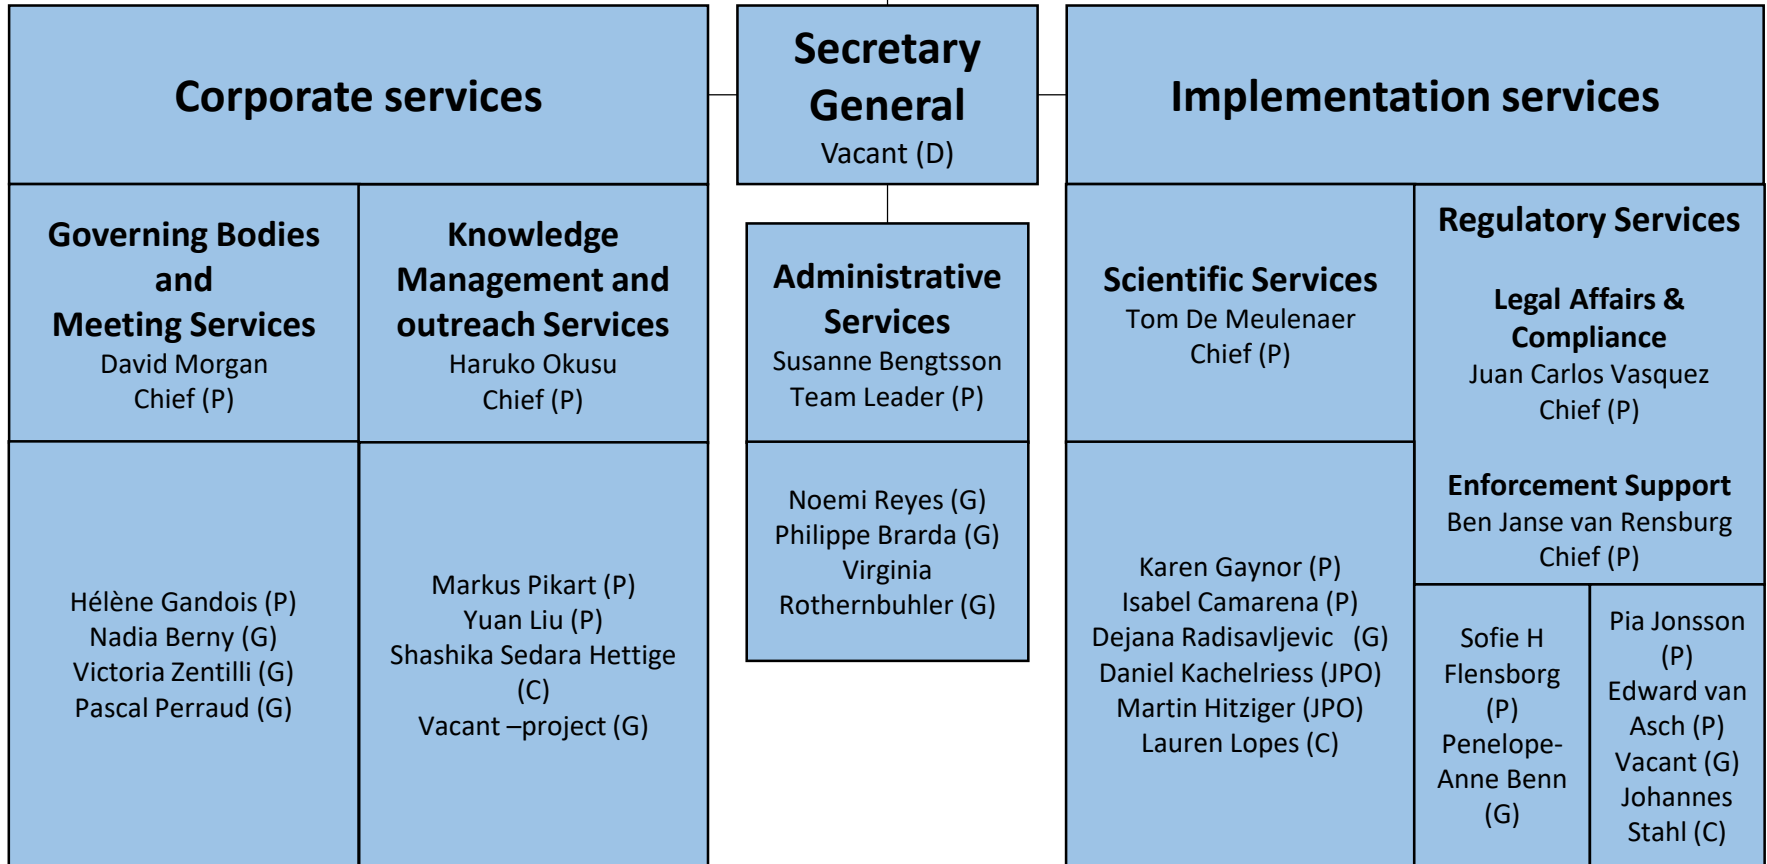

Parties
Conference of the Parties and its Standing Committee

Parties

Conference of the Parties and its Standing Committee

Legend:

- D: Director
- P: Professional
- G: General Service
- C: Consultant
- S: Secondment