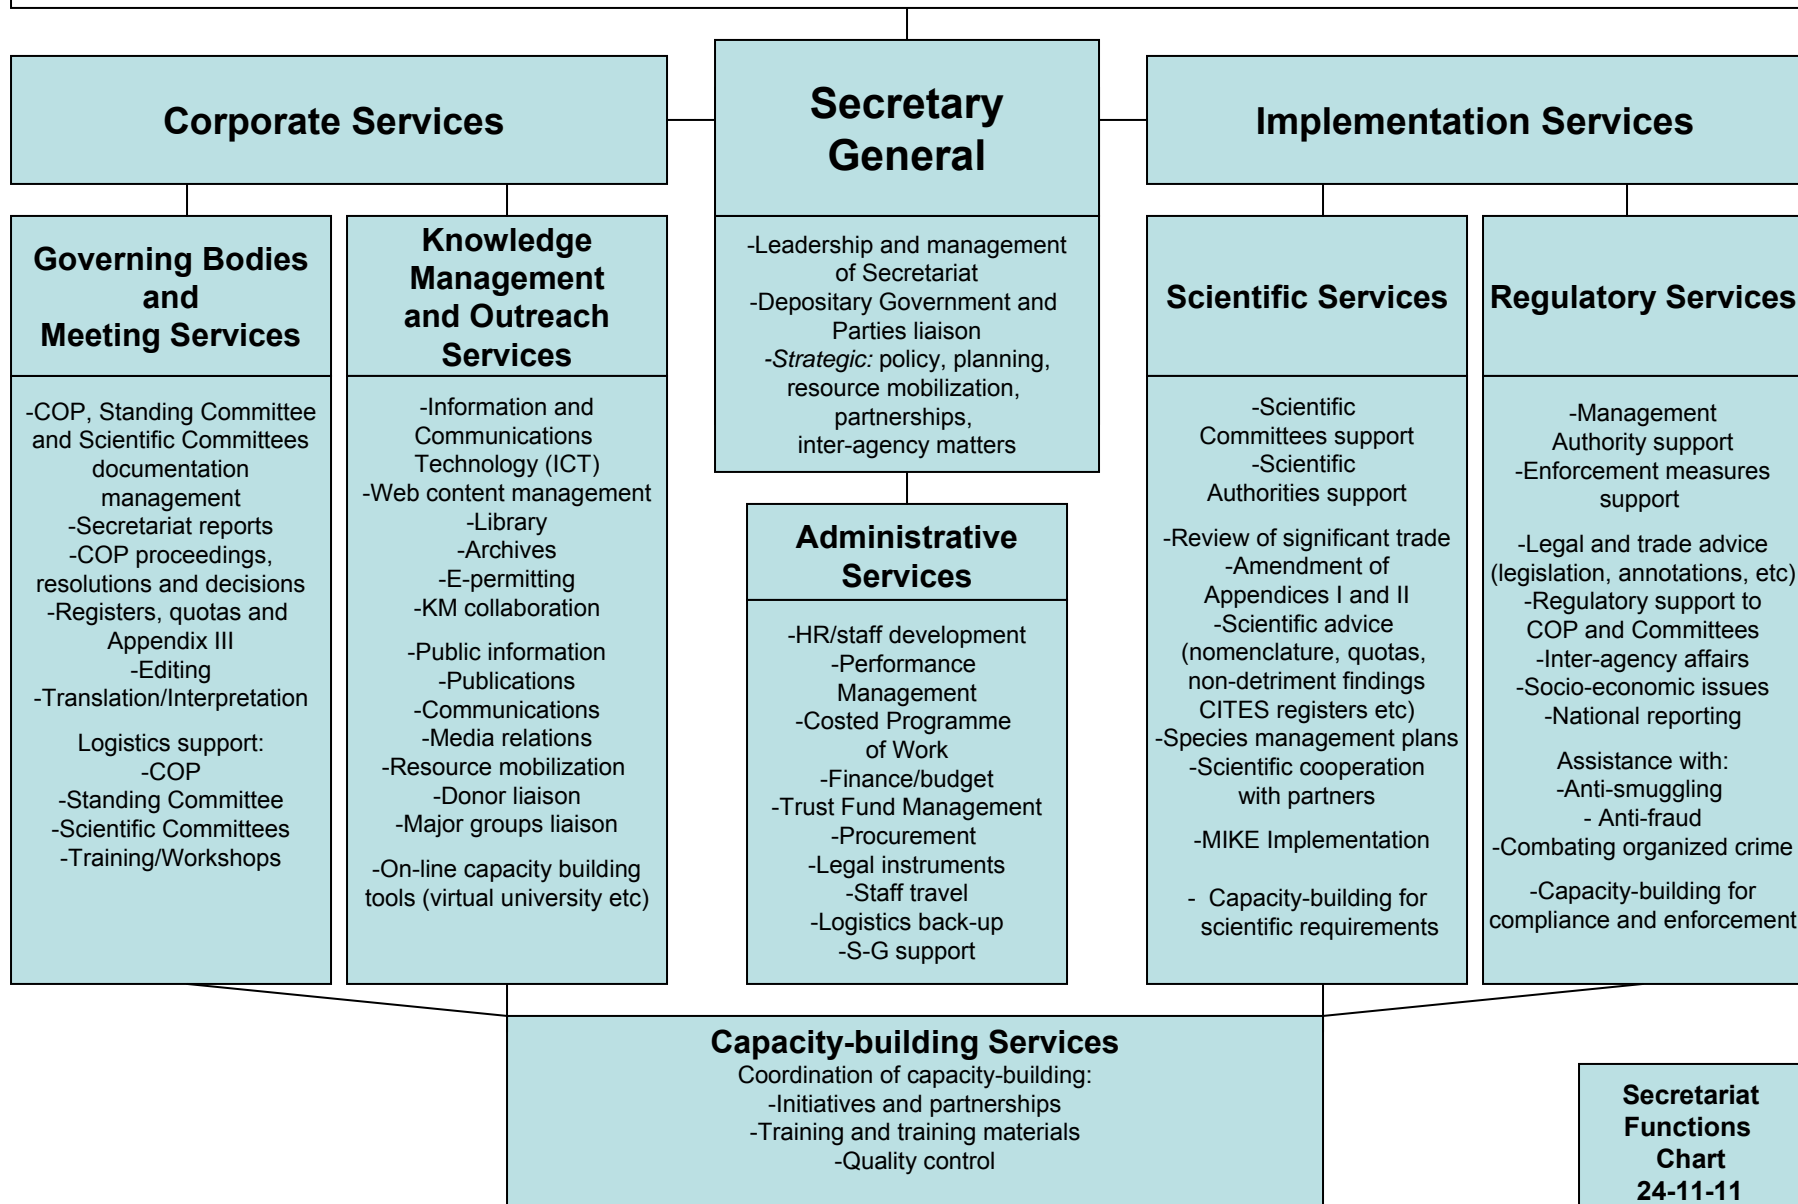

Parties

Conference of the Parties and its Standing Committee

Parties

Conference of the Parties and its Standing Committee

Legend:

D: Director
P: Professional
G: General Service
C: Consultant
S: Secondment

EU Trees & African Elephant Project