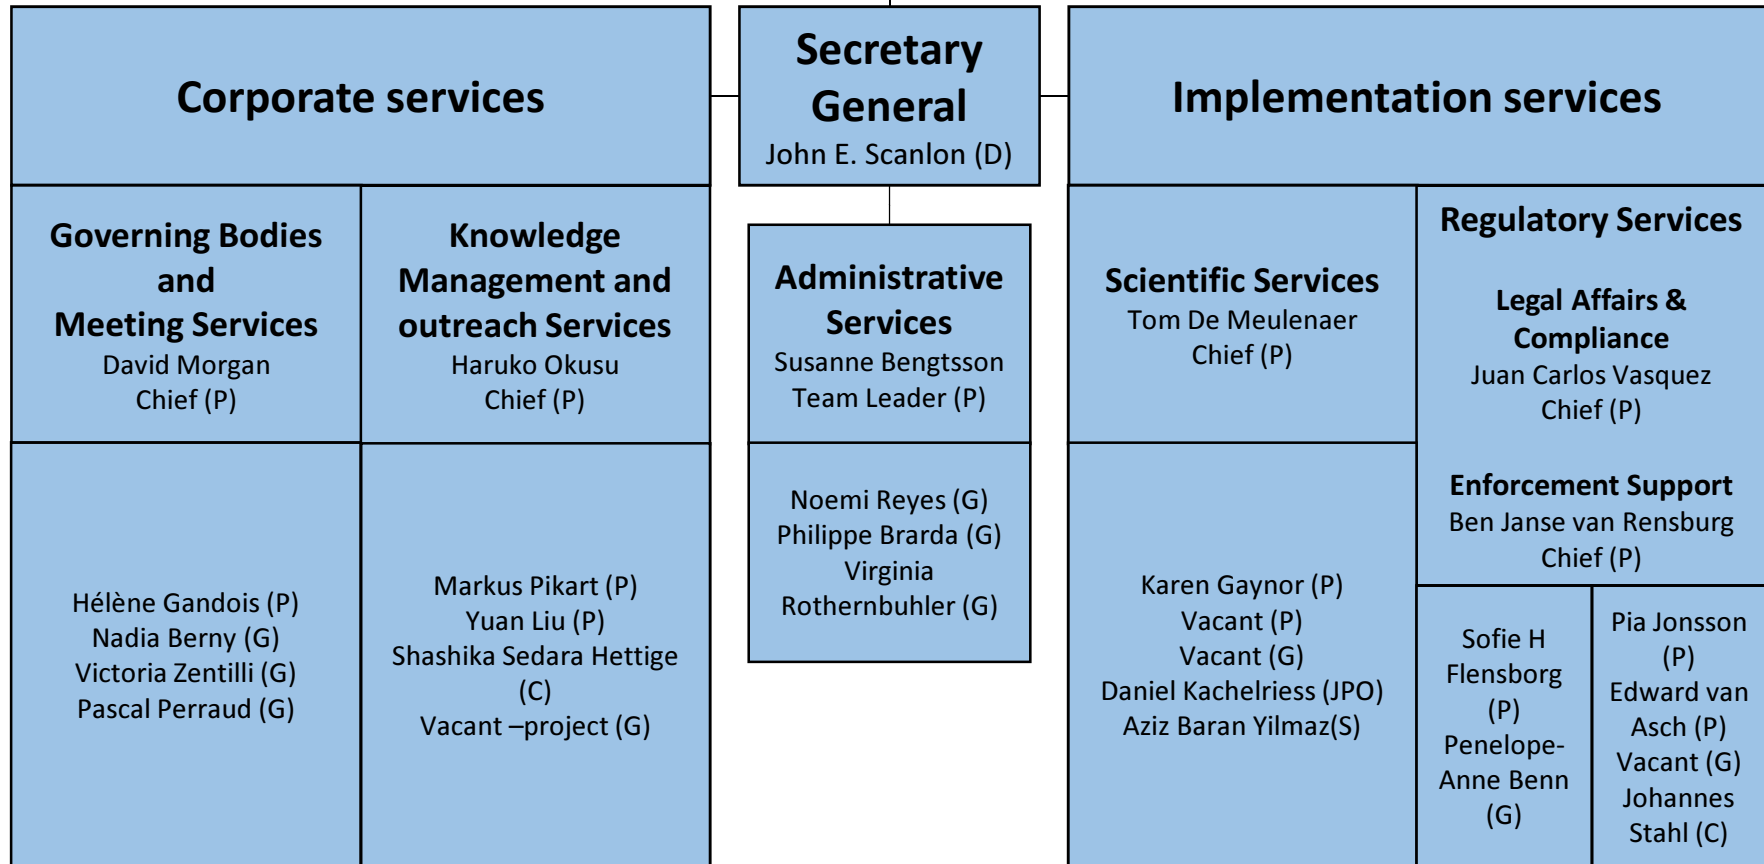

Parties

Conference of the Parties and its Standing Committee

Parties

Conference of the Parties and its Standing Committee

Legend:

D: Director
P: Professional
G: General Service
C: Consultant
S: Secondment

EU Trees & African Elephant Project