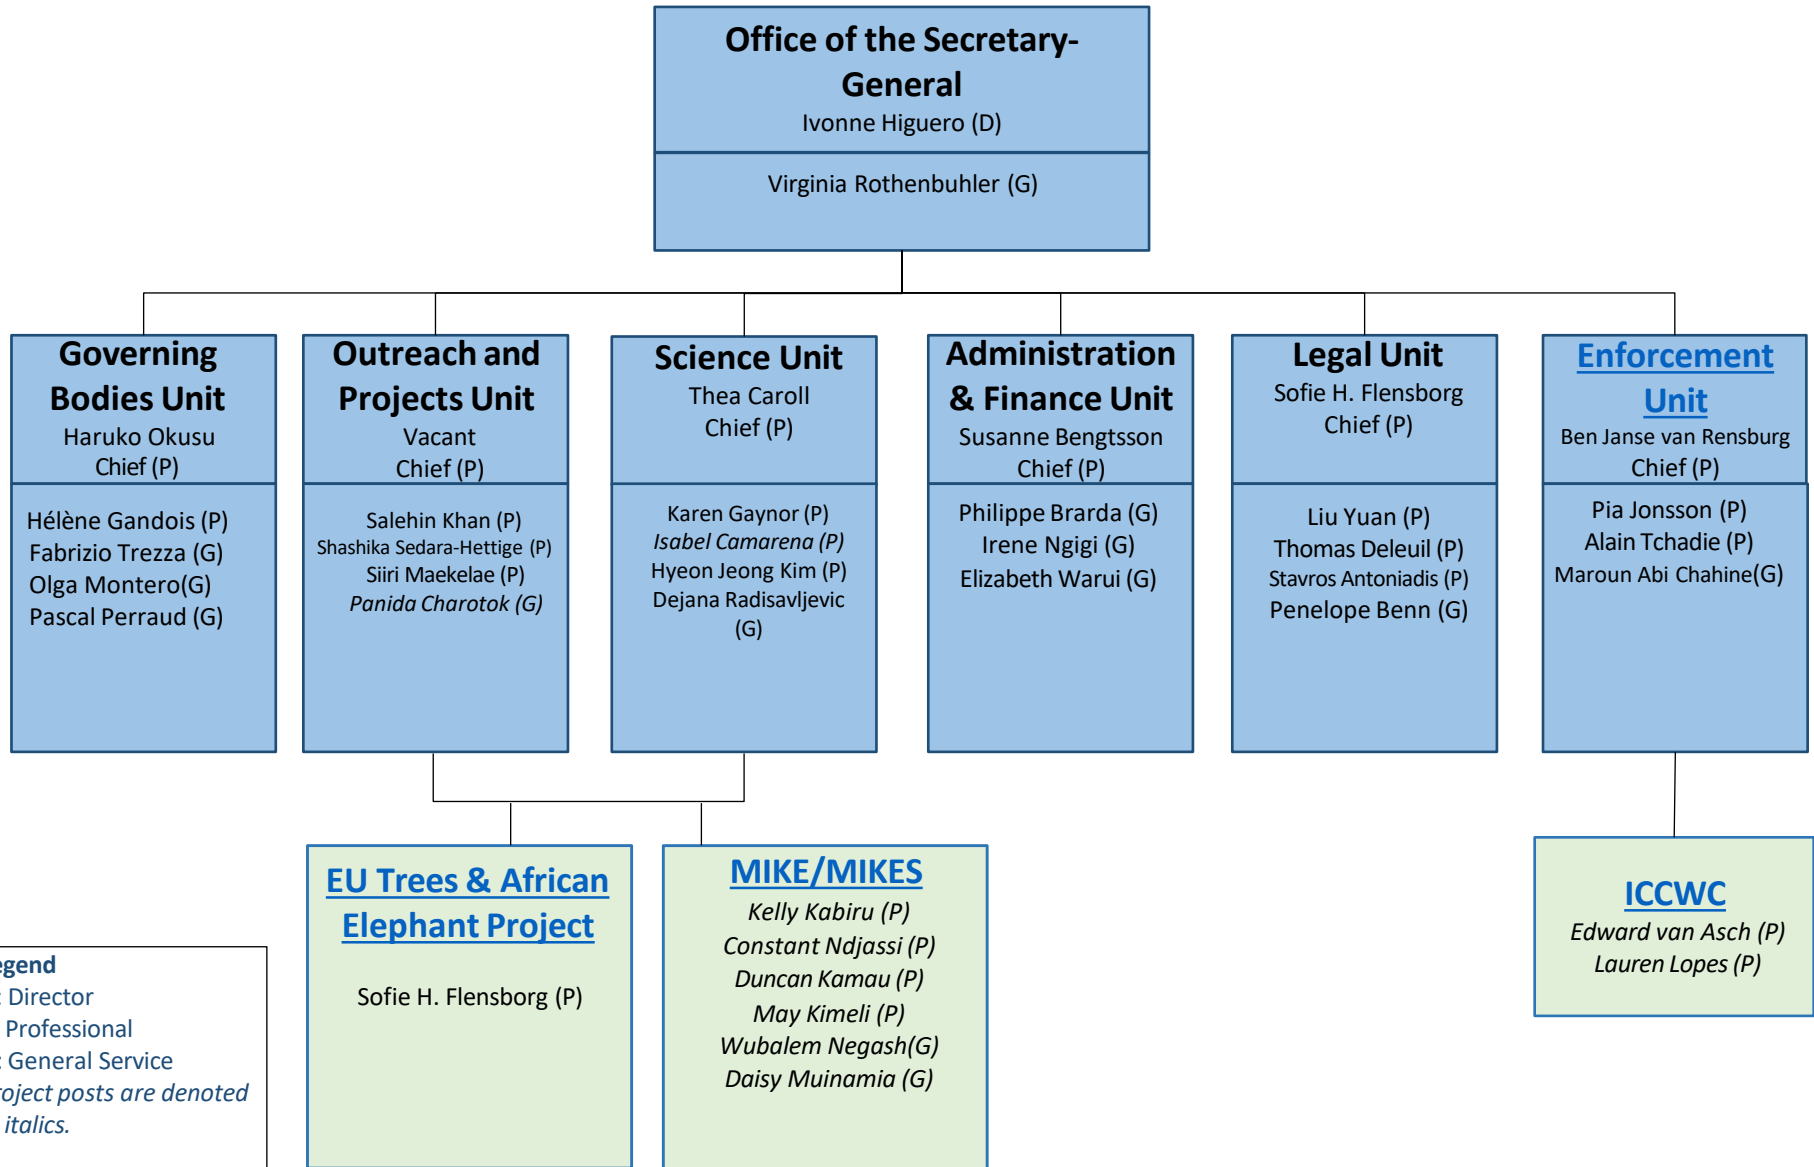

# CITES Staffing Structure

**Legend**  
D: Director  
P: Professional  
G: General Service  
*Project posts are denoted in italics.*